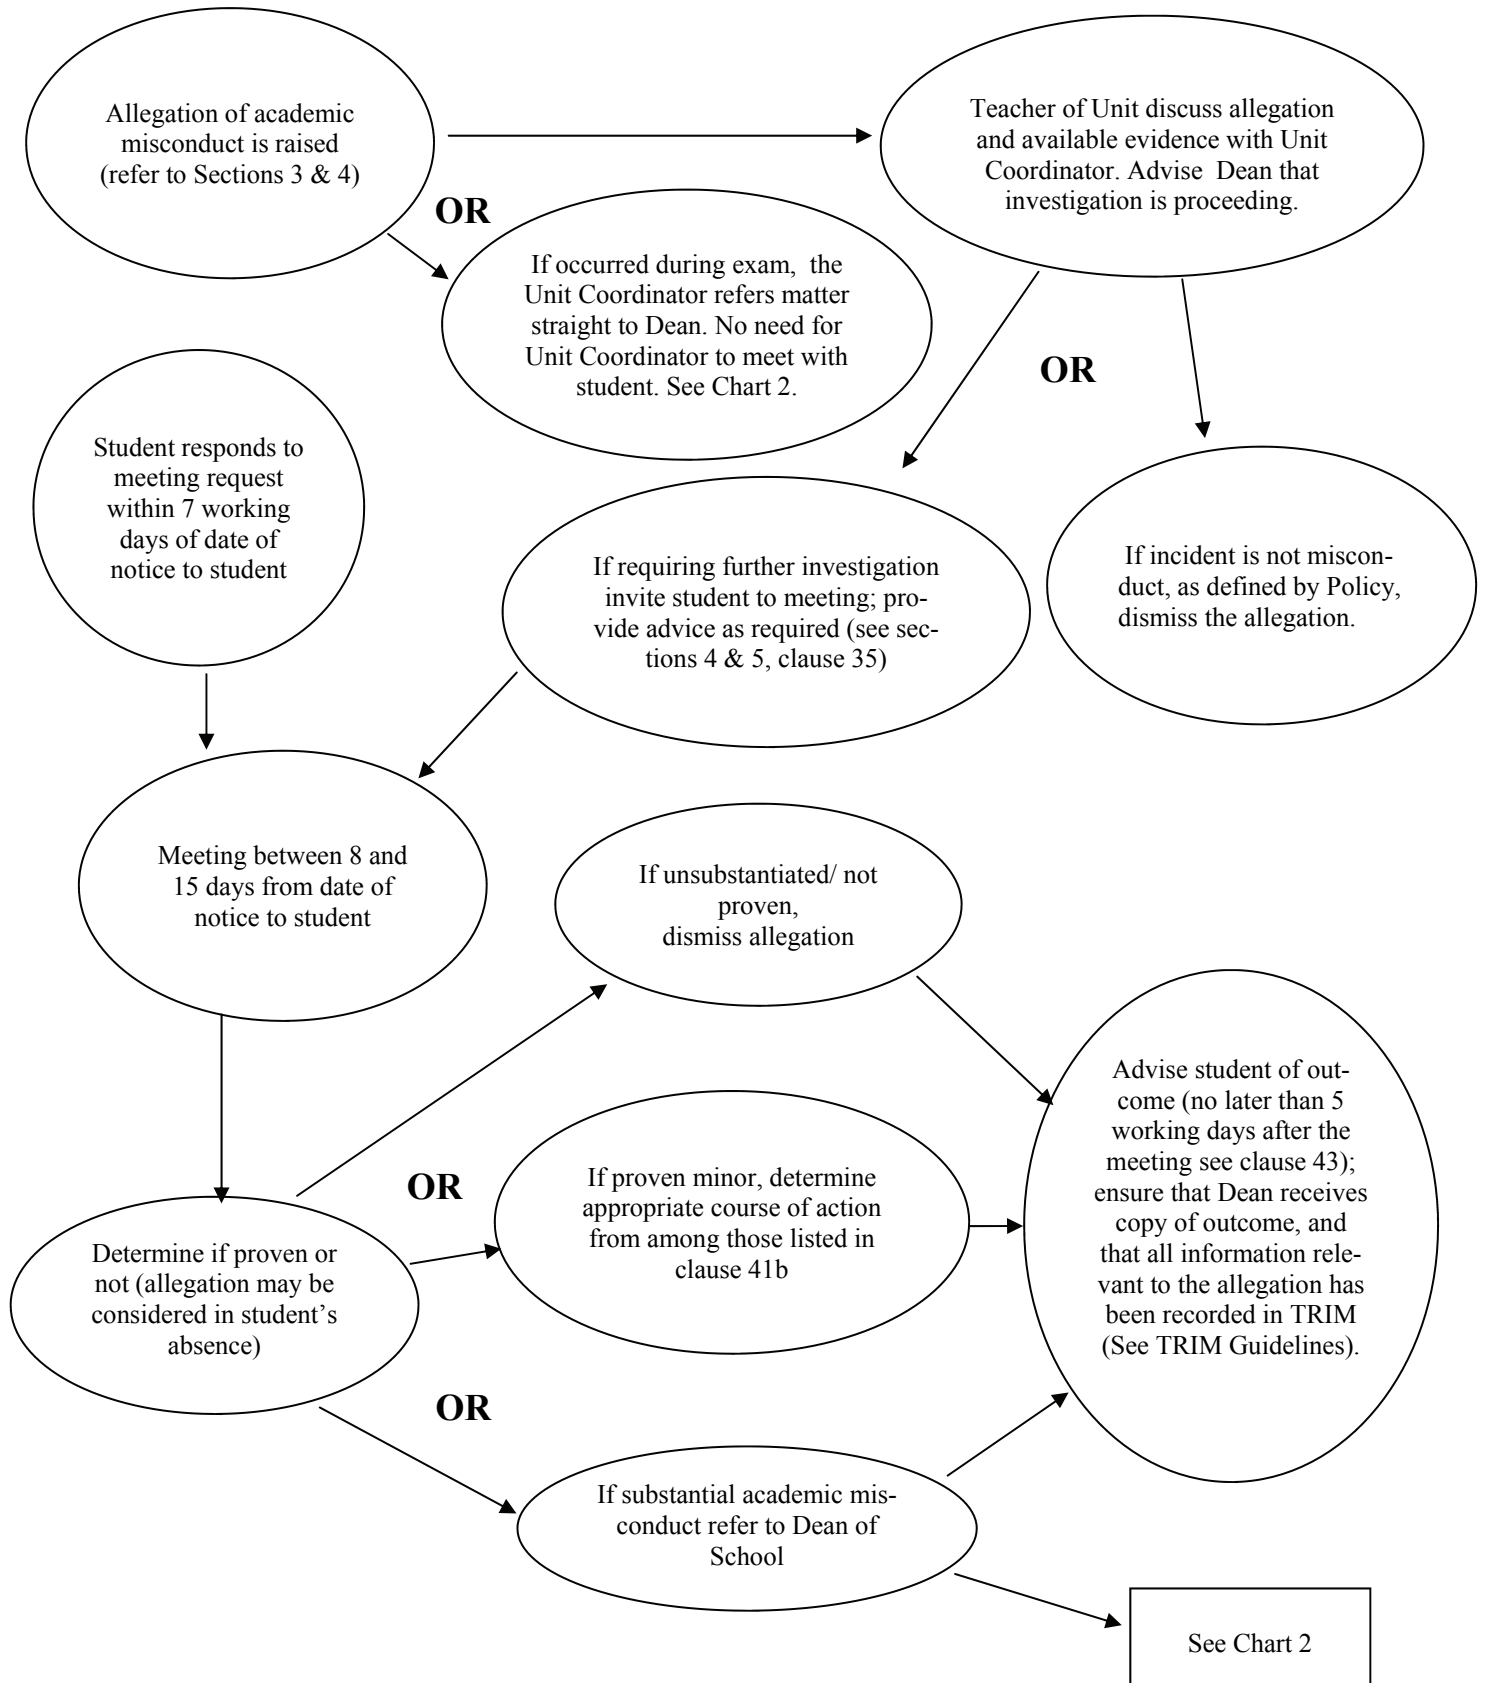

# - UWS - Student Academic Misconduct Policy -

**Chart 1: Meeting with Unit Coordinator and Teacher of the Unit**

# - UWS - Student Academic Misconduct Policy -

**Chart 2: Meeting with Dean of School**

# - UWS - Student Academic Misconduct Policy -

**Chart 3: Meeting with Student Academic Misconduct Committee (SAMC)**