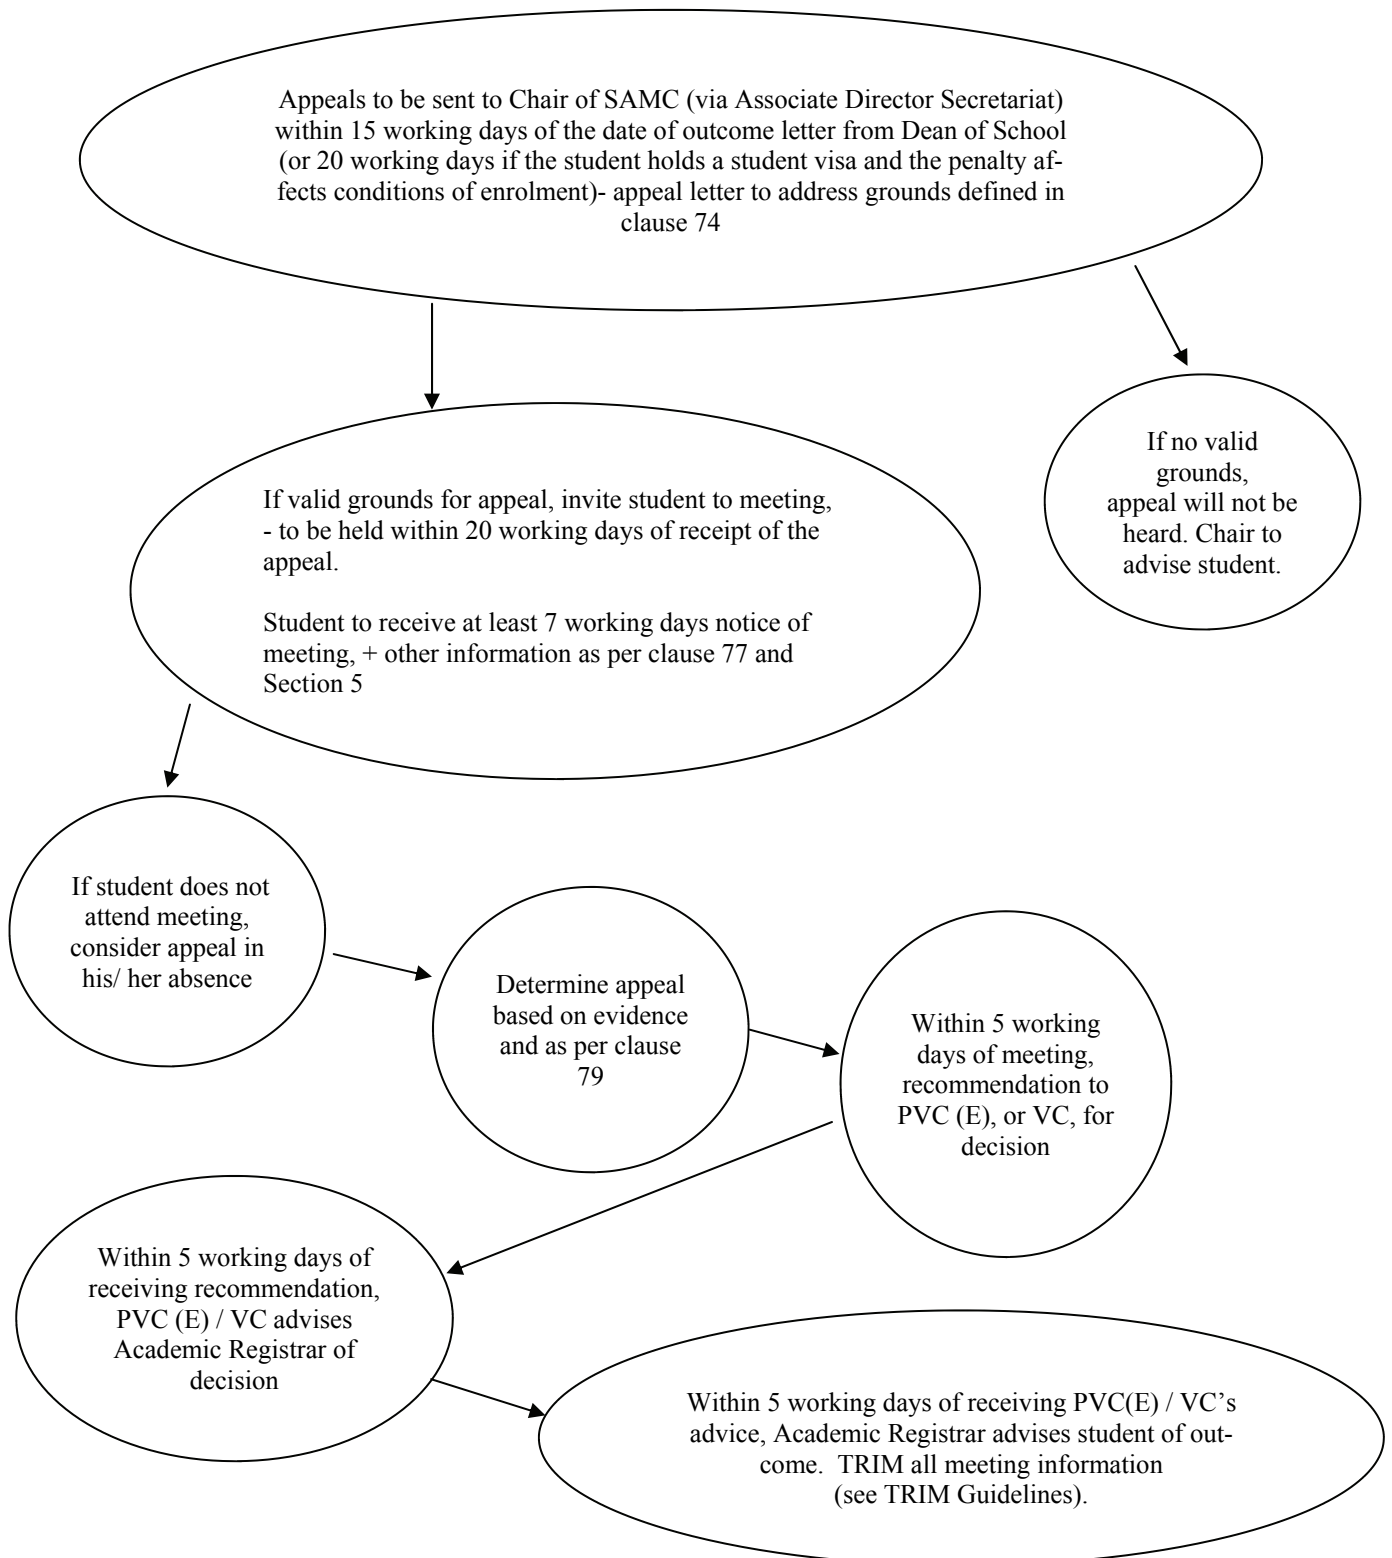

- UWS - Student Academic Misconduct Policy -