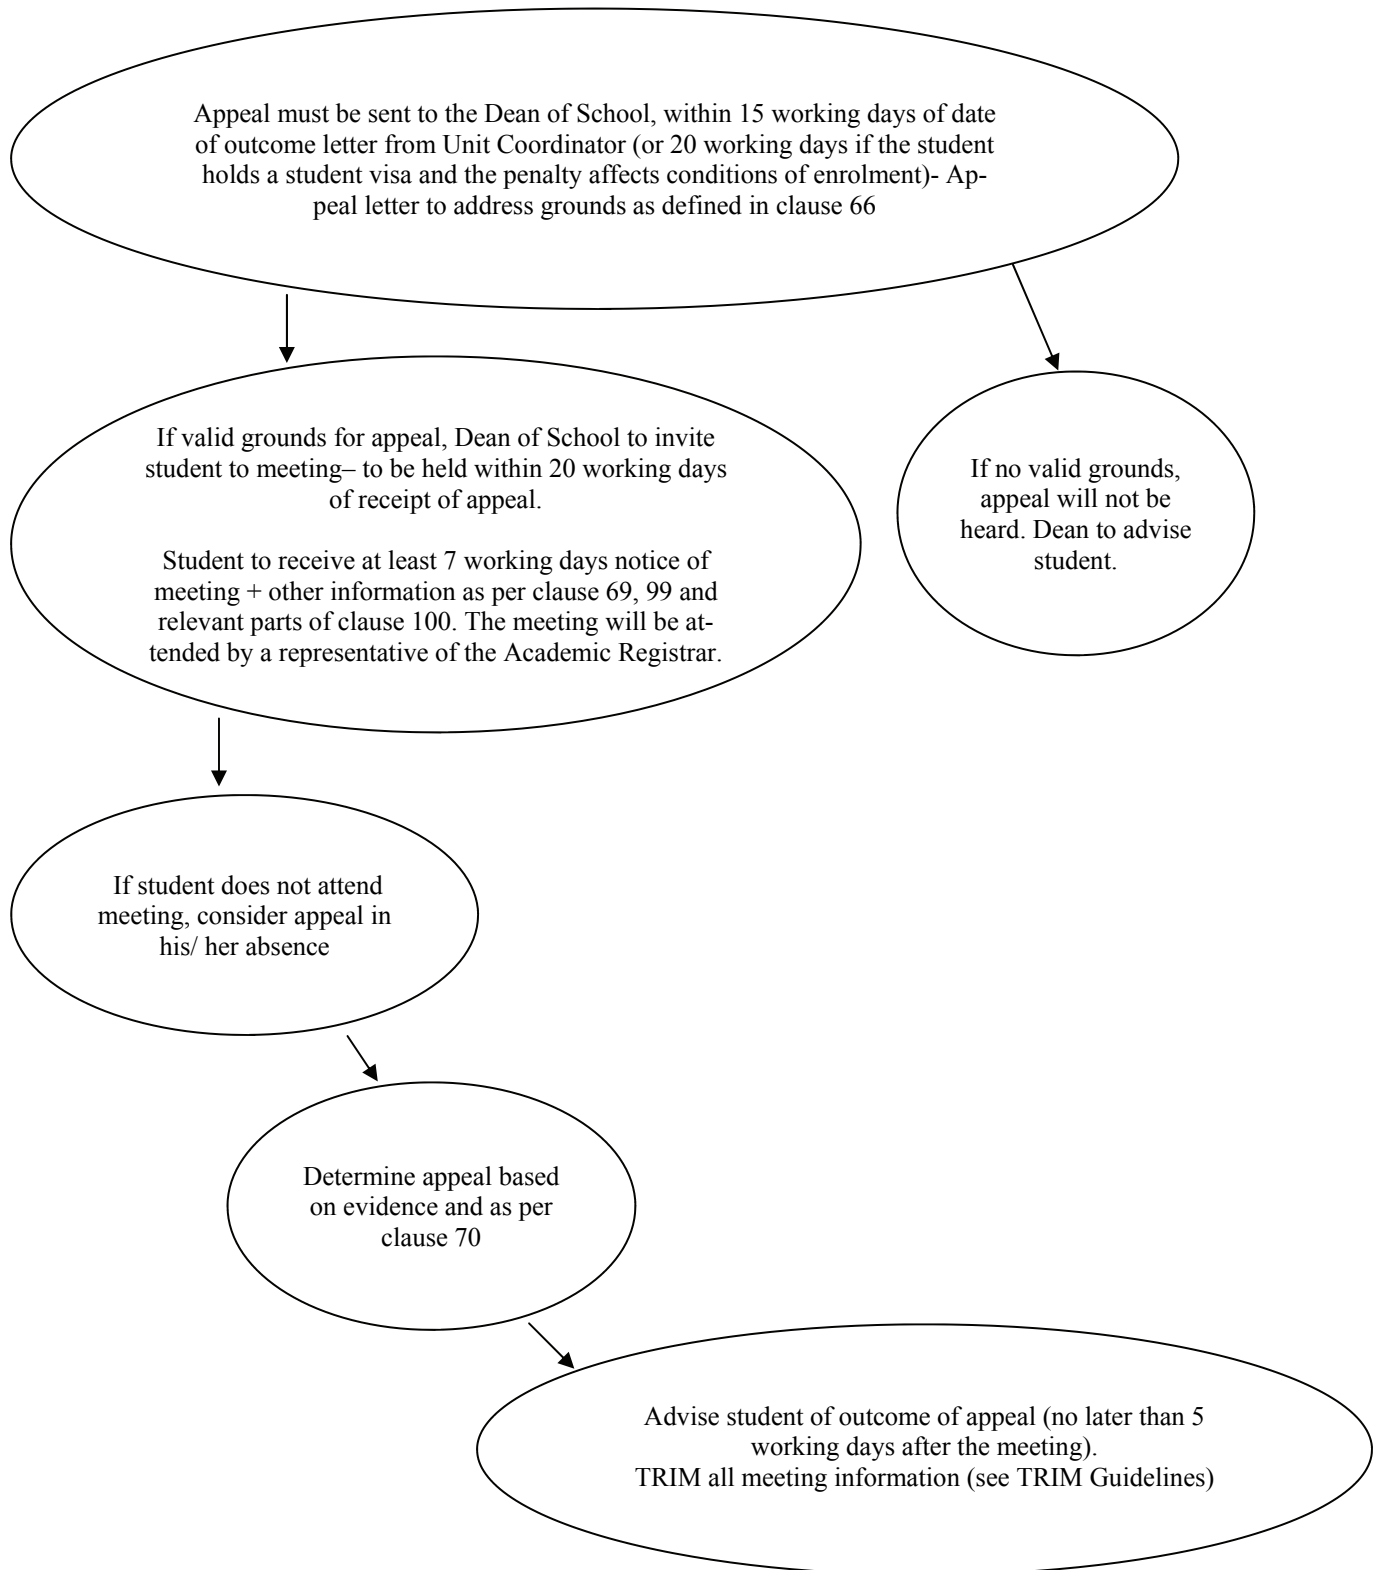

Chart 5: Appeal to Student Academic Misconduct Committee (SAMC), against a determination made by the Dean of School.

- UWS - Student Academic Misconduct Policy -

Chart 4: Appeal to Dean of School, against determination made by Unit Coordinator and Teacher of the Unit.