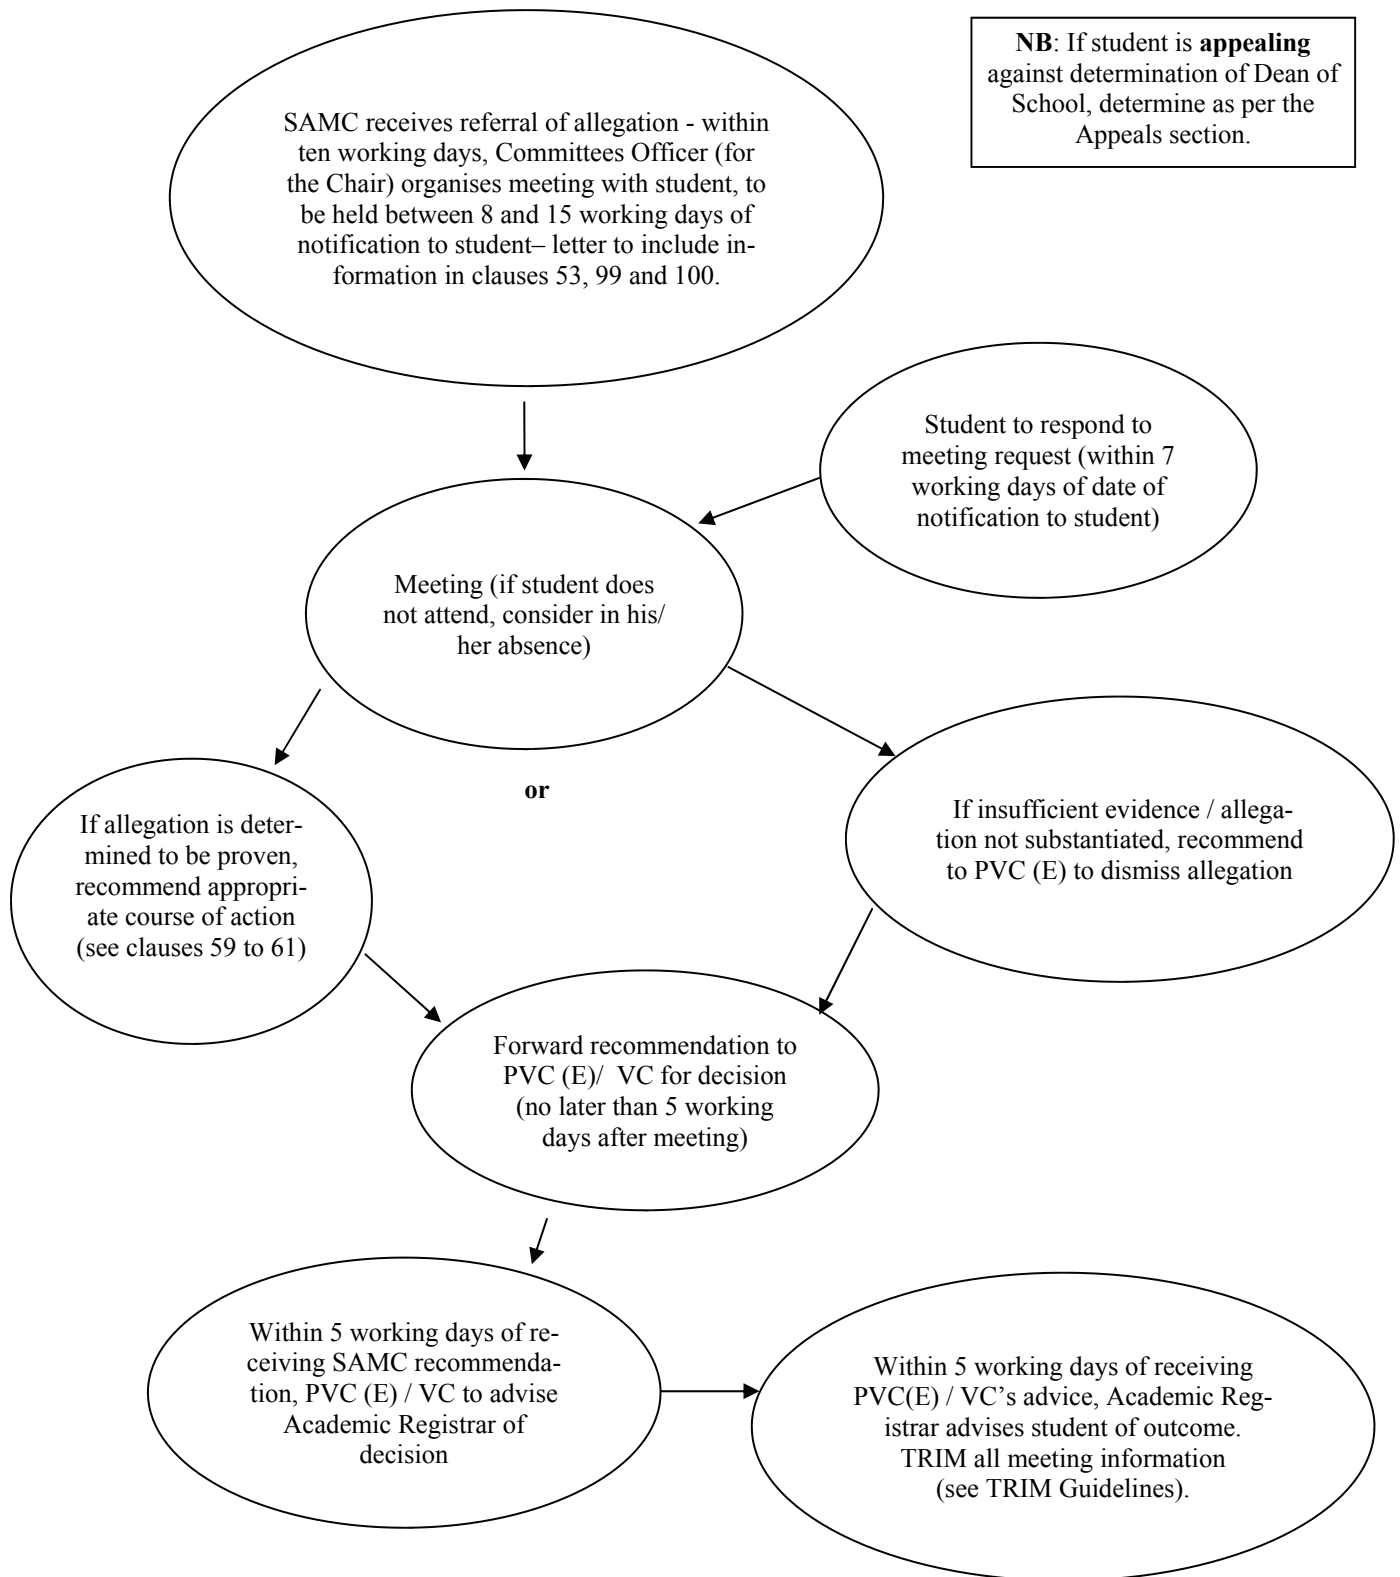

# - UWS - Student Academic Misconduct Policy -

**Chart 1: Meeting with Unit Coordinator and Teacher of the Unit**

# - UWS - Student Academic Misconduct Policy -

**Chart 2: Meeting with Dean of School**

# - UWS - Student Academic Misconduct Policy -

**Chart 3: Meeting with Student Academic Misconduct Committee (SAMC)**