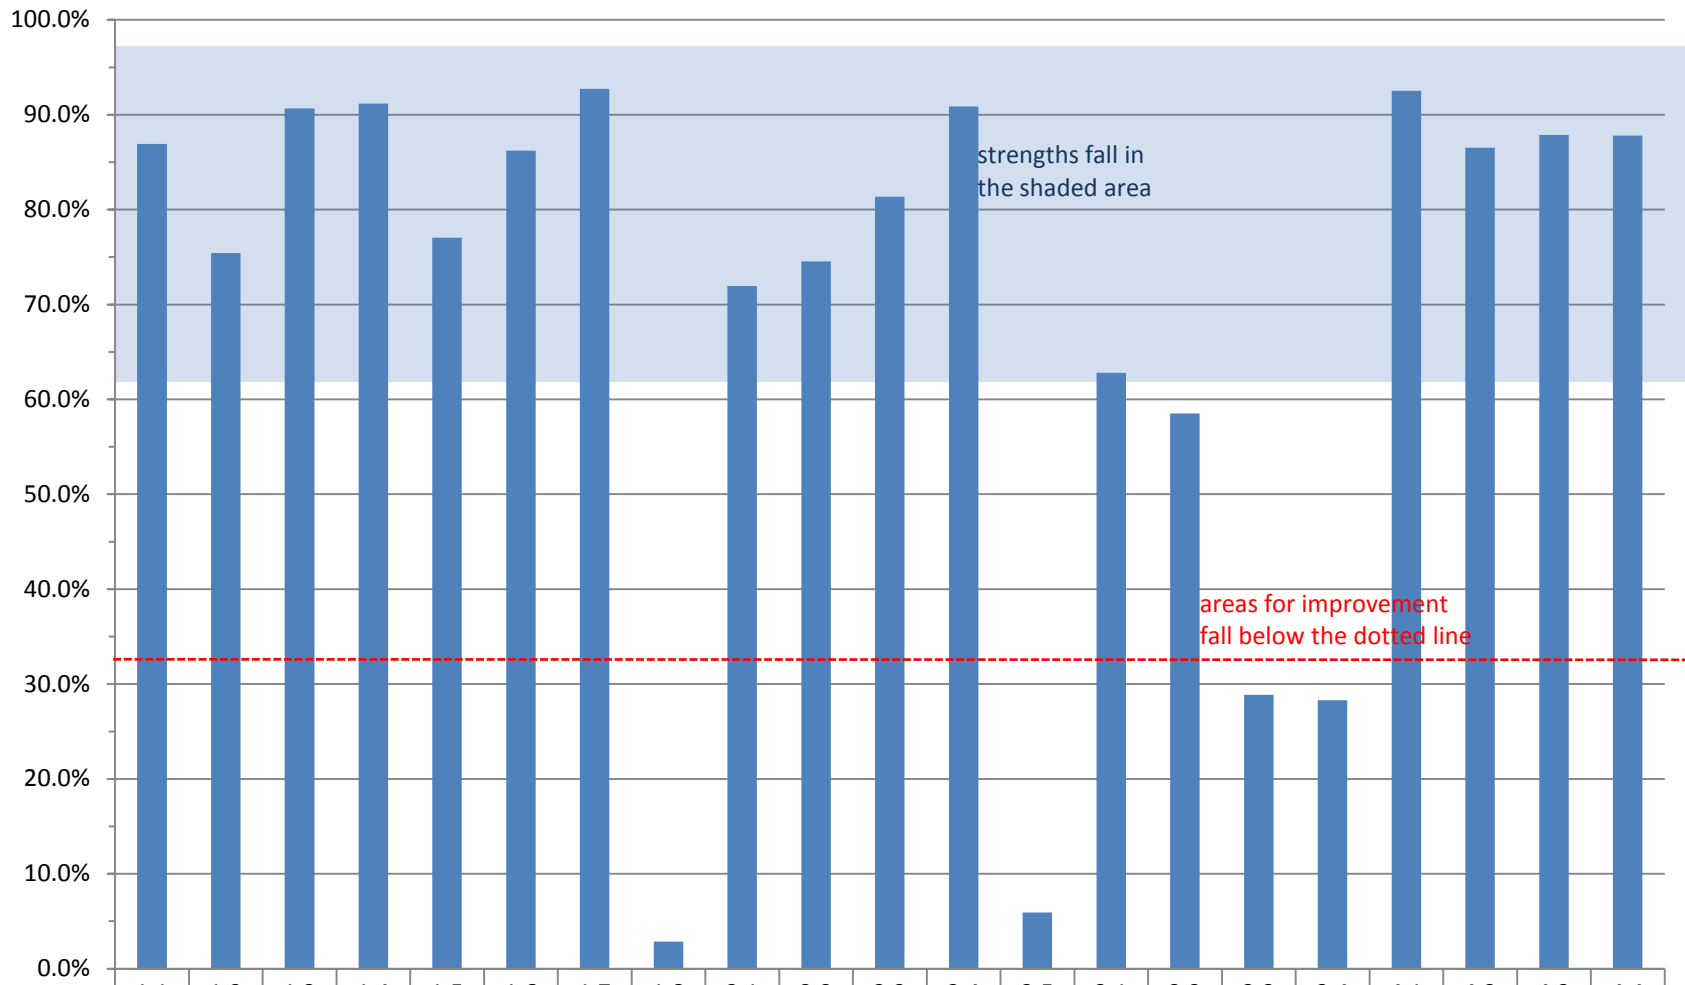

**% of vUWS sites consistent with each criterion of Basic Standards for E-Learning Sites
Spring 2010 - all Colleges**

Spring 2010 UWS Total	86.9%	75.4%	90.7%	91.2%	77.0%	86.2%	92.7%	2.9%	71.9%	74.5%	81.3%	90.9%	5.9%	62.8%	58.5%	28.9%	28.3%	92.5%	86.5%	87.9%	87.8%
-----------------------	-------	-------	-------	-------	-------	-------	-------	------	-------	-------	-------	-------	------	-------	-------	-------	-------	-------	-------	-------	-------