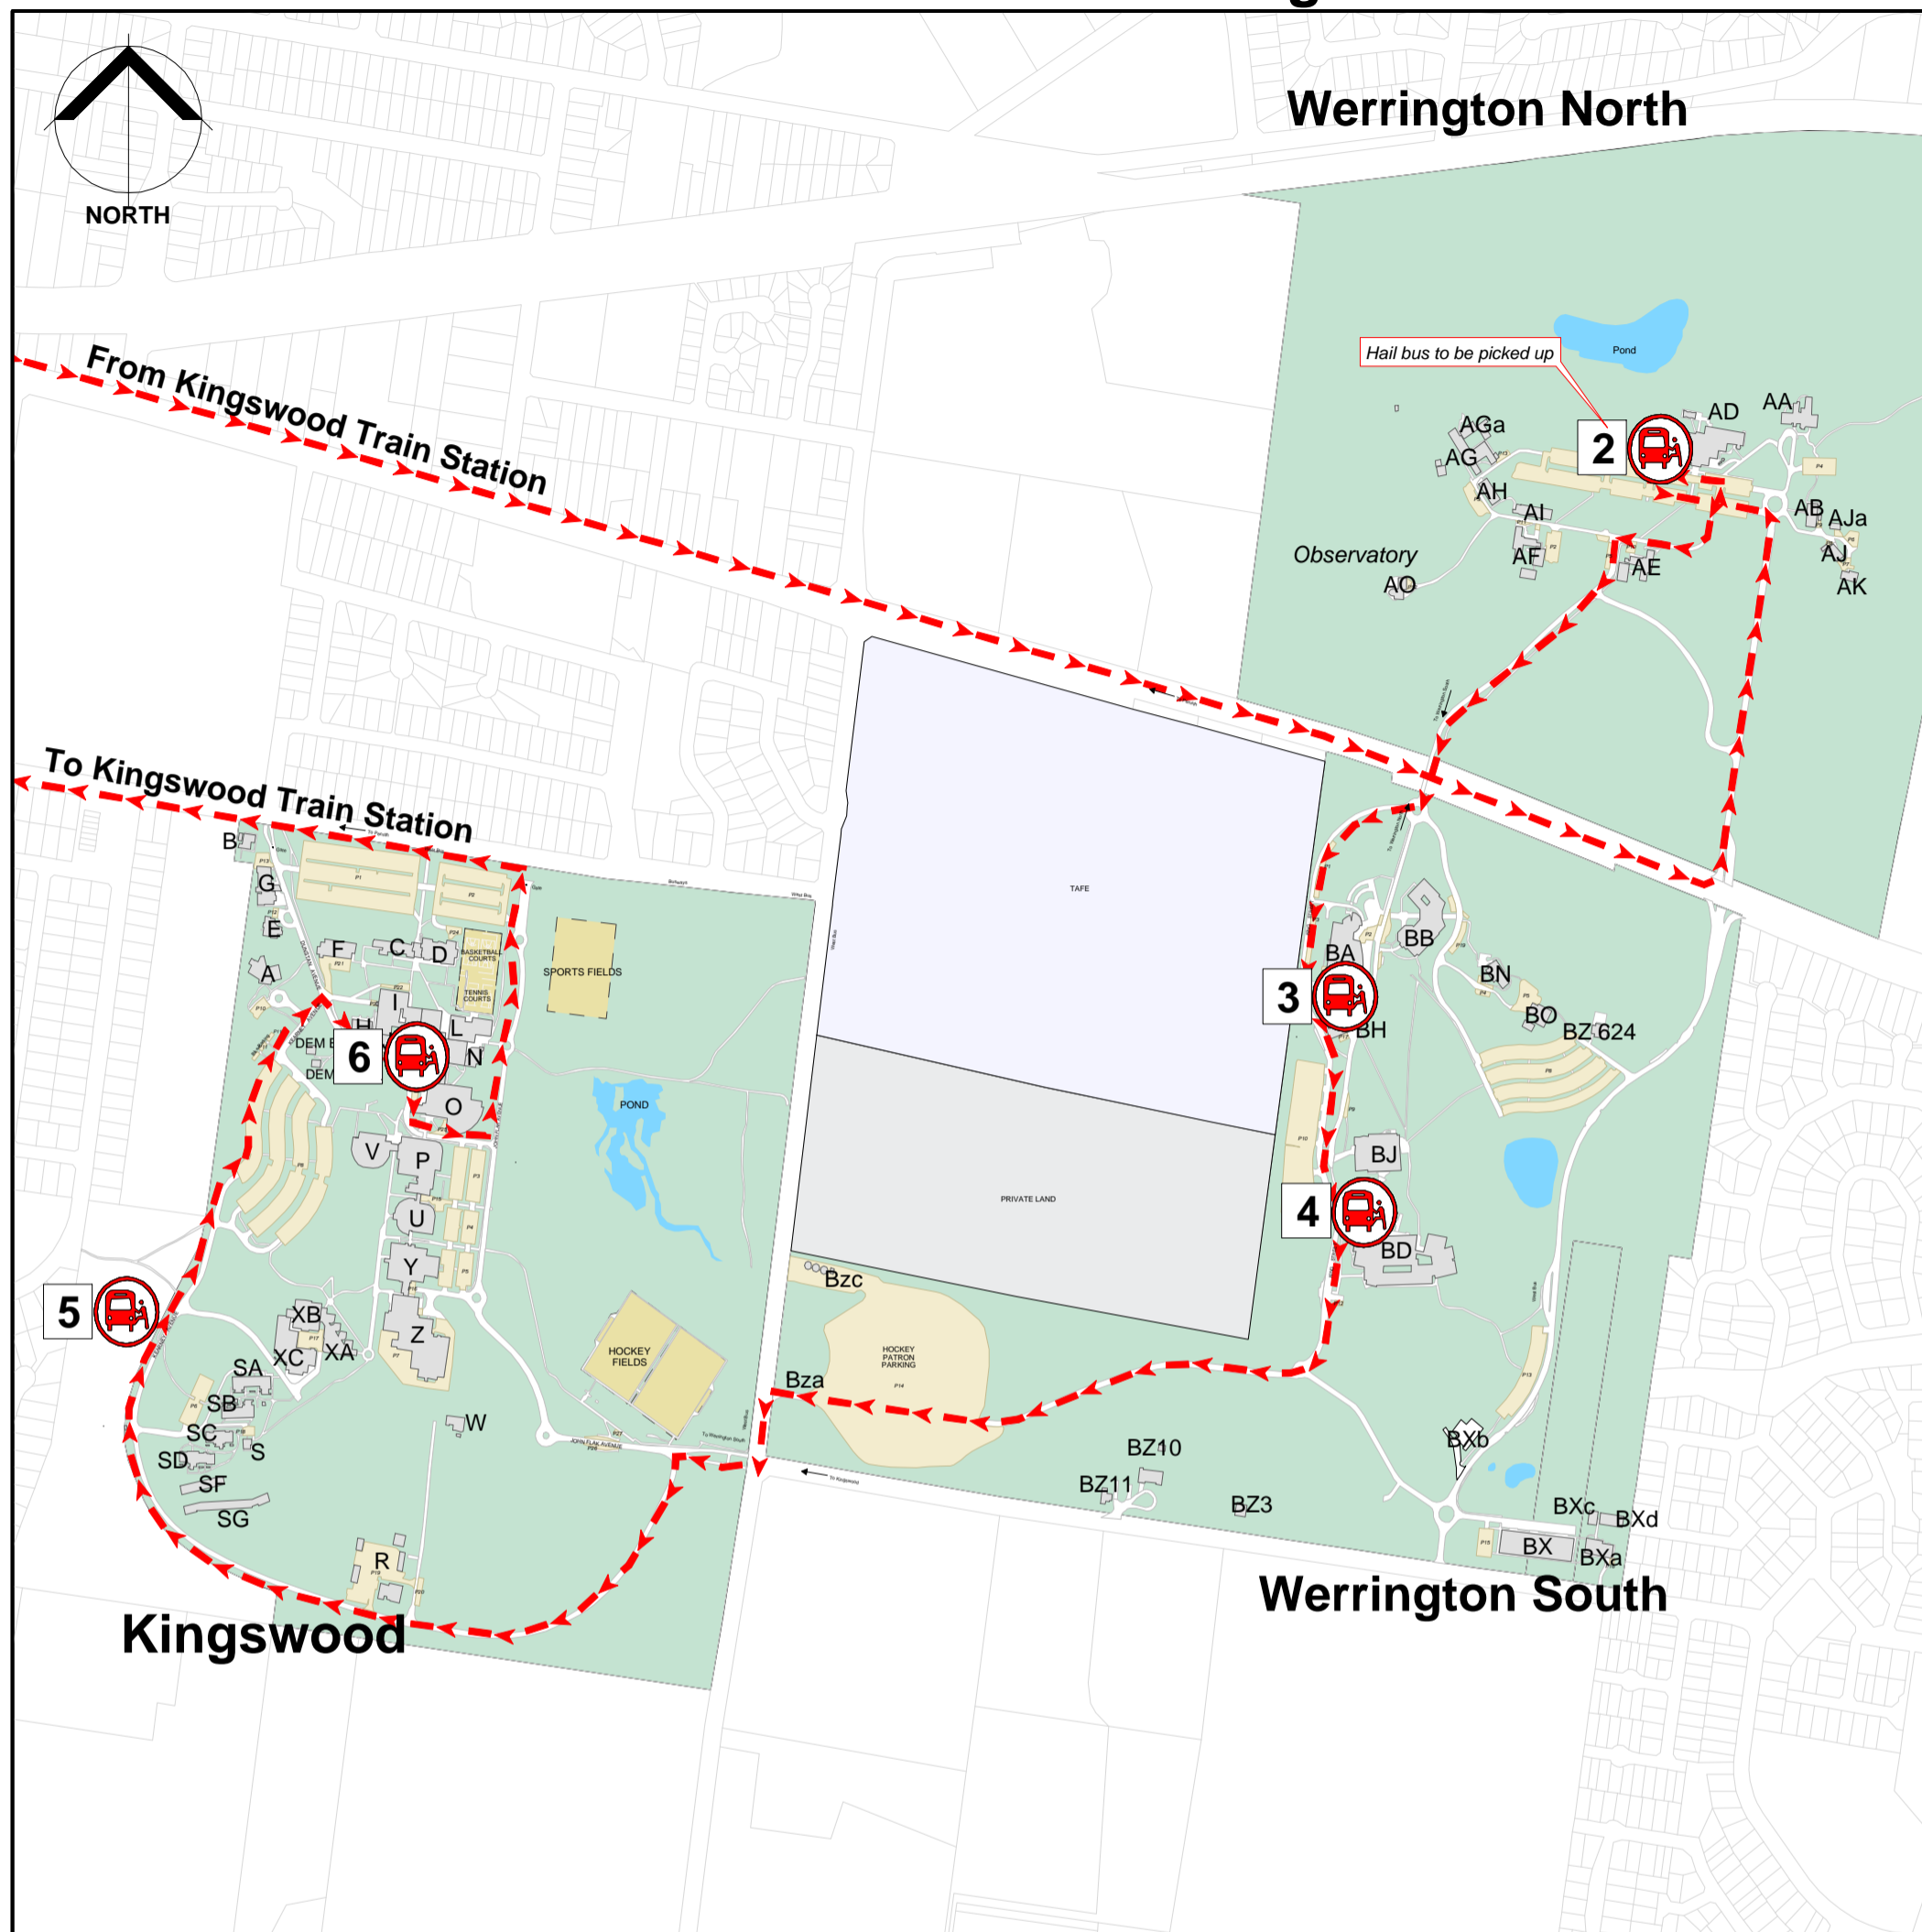

2011 - Penrith Shuttle Bus Timetable from Kingswood Station

Penrith Shuttle Service Information

The Penrith campus shuttle bus will operate a loop service between Kingswood station, Werrington North & South and Kingswood campuses from Monday 4th January 2011 to Friday 23rd December 2011.

Buses depart from stops approximately every 30 minutes. During teaching periods hours of operation are 7.00am - 9.00pm, during exam periods 8.00am - 7.30pm and during semester breaks a reduced service is provided between the hours of 9.00am and 5.00pm. This is a free service for UWS students and staff. Feedback/suggestions can be emailed to transportaccess@uws.edu.au.

The shuttle can be contacted on **0403 707 986**.

How to Read the Penrith Shuttle Timetable.

Example: The time is now 9.15am. If you wish to catch a bus from Building K, Kingswood Campus to Building BH, Werrington South campus. You will need to catch the next service at 9.20. The bus will then travel to Kingswood Station, Werrington North campus, the bus arrives at Building BJ, Werrington South at 9.40am. If you are still unsure of where you are going please ask the driver.

Timetable

Bus Stop	Arrive / Depart Times	
1.Kingswood Station	00 min	30 min
2.Werrington North Building AD	03 min	33 min
3.Werrington South near Building BH	10 min	40 min
4.Werrington South near BJ	15 min	45 min
5.Kingswood Student Residences	18 min	48 min
6.Kingswood Building K	20 min	50 min