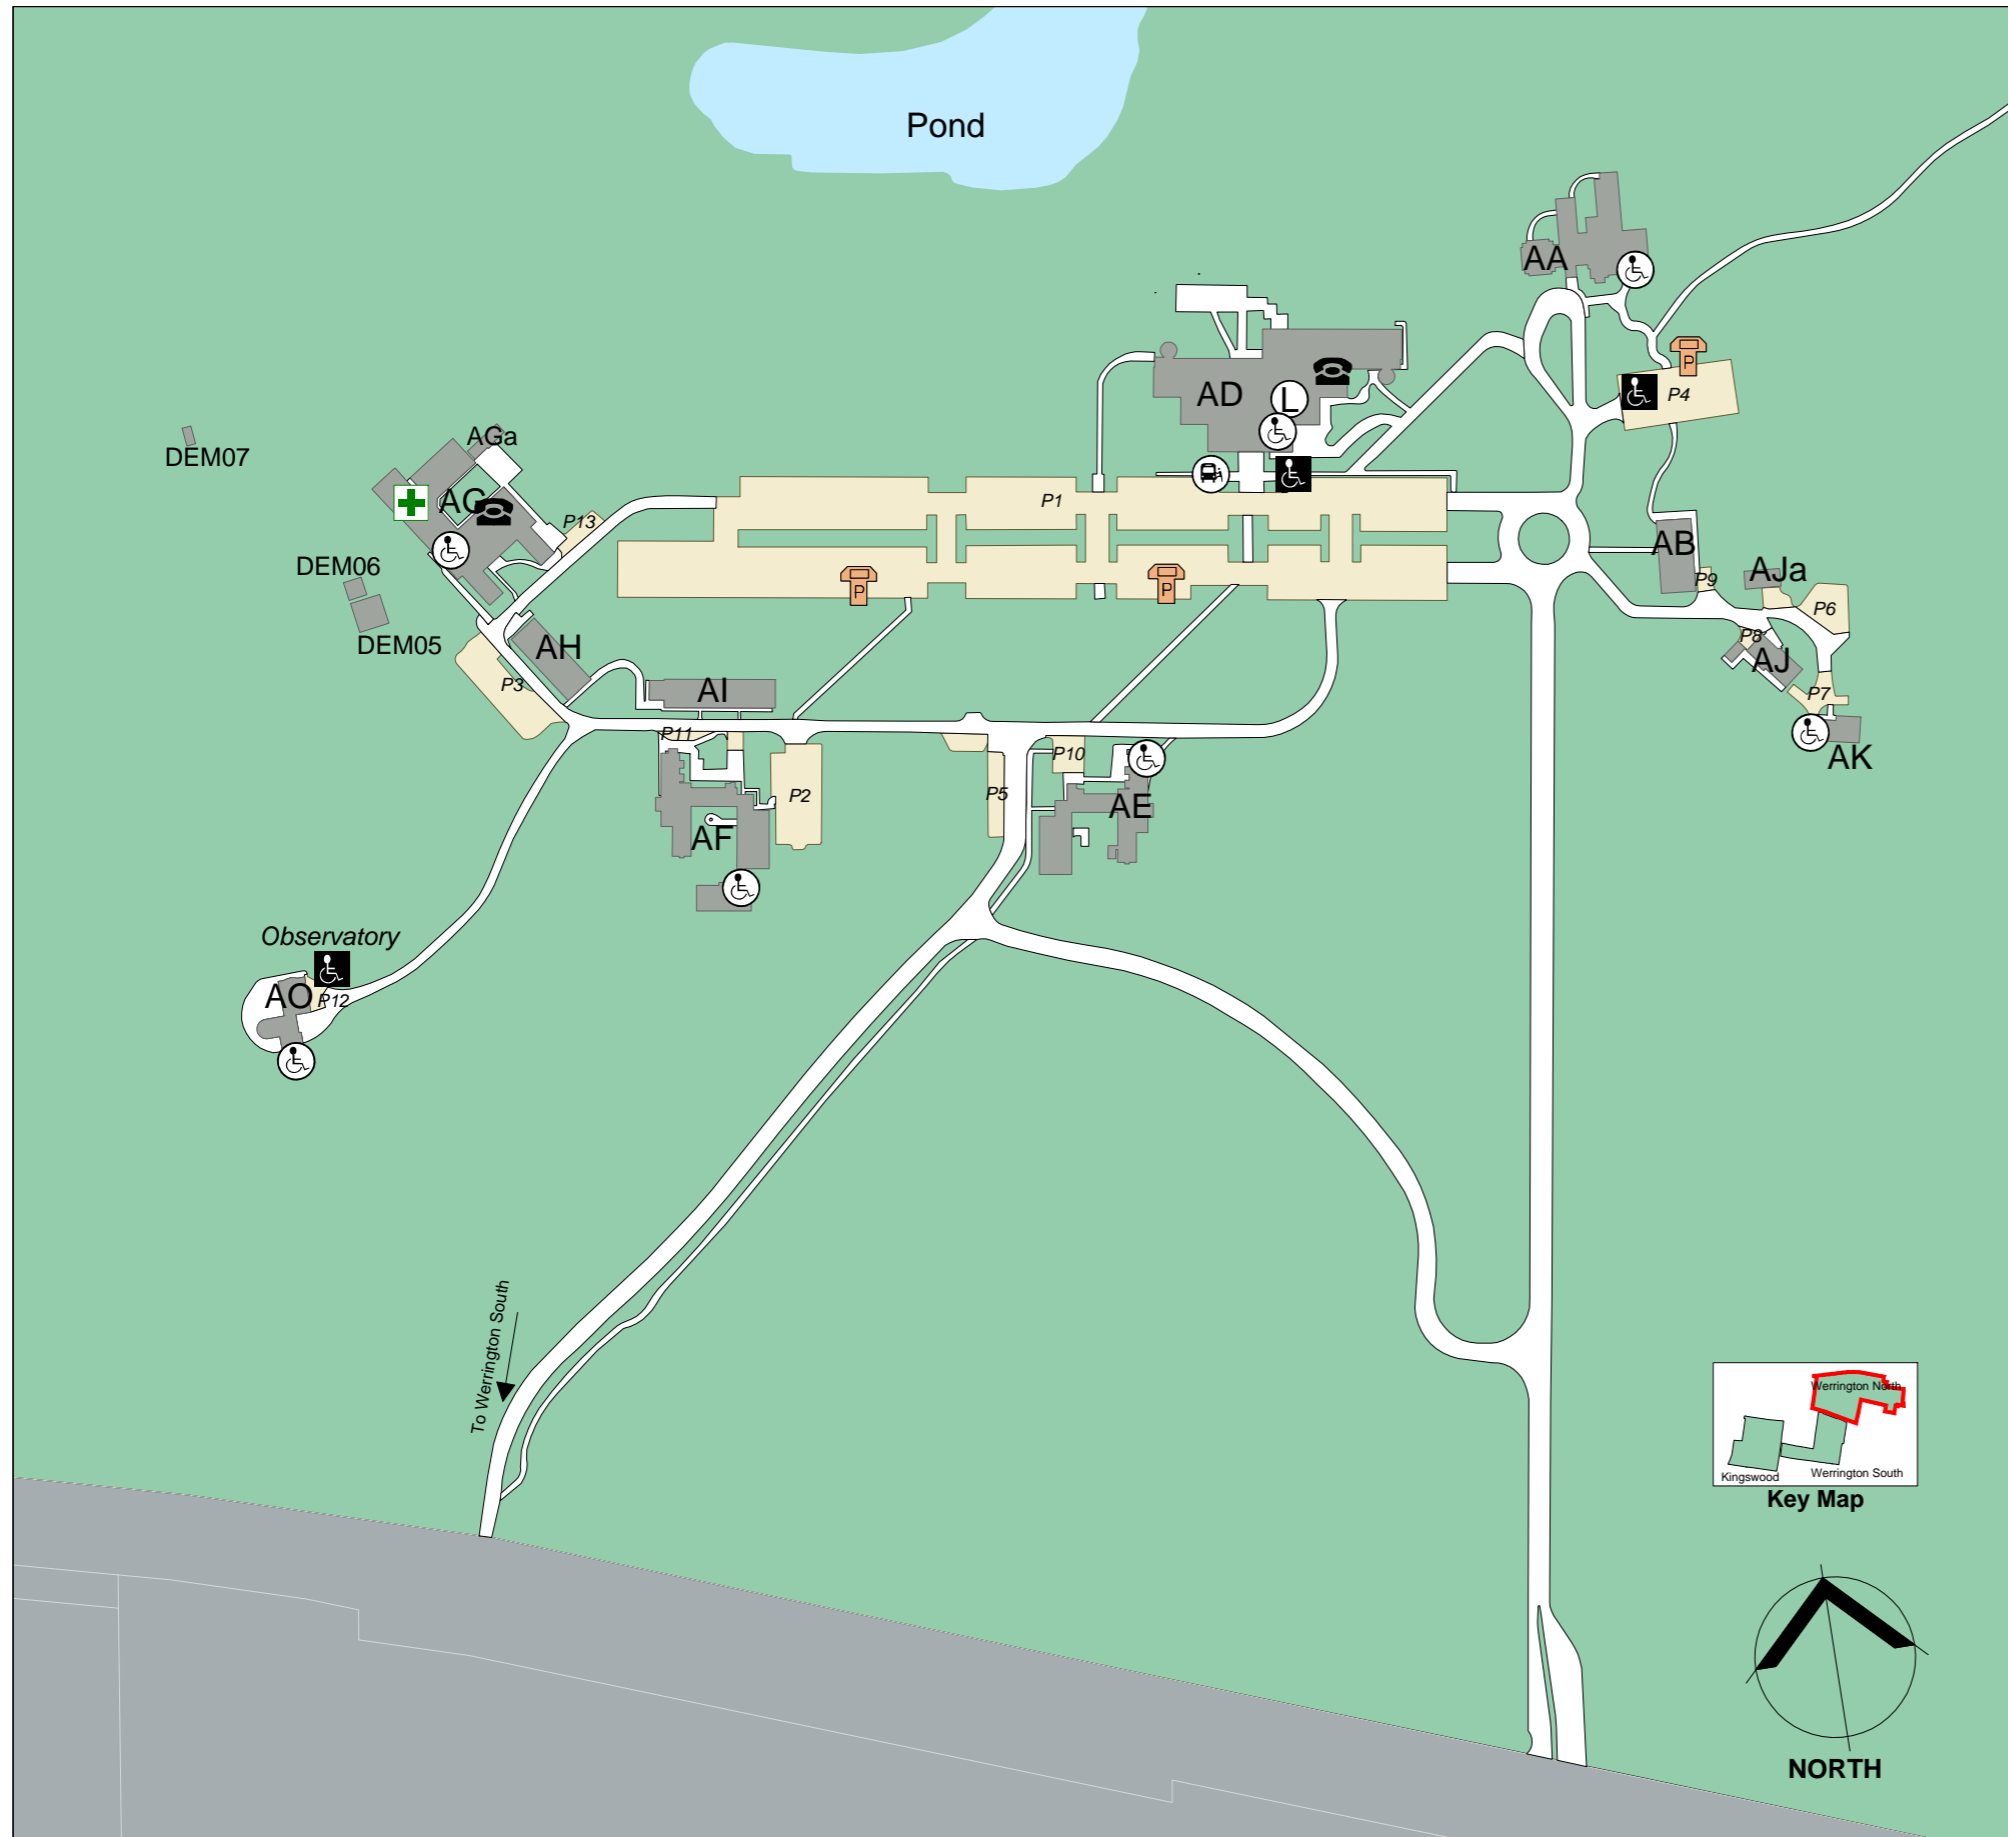

Werrington North campus

Werrington North campus

Building AA - Frogmore House
Organisational Development Unit

Building AB
Academic Secretariat

Building AD
Boardroom
Meeting Rooms 1, 2, 3, 4 & 5
Campus Development Unit
Complaint Resolution Unit
Executive Services Unit
Finance Office
Information and Analysis Unit
Information Technology
Office of University Legal Counsel
Policy and Governance Unit
Office of the Chancellor
Office of the Chief Operating Officer
Office of the Deputy Vice-Chancellor - Academic & Research
Office of the Deputy Vice-Chancellor - Corporate Strategy & Services
Office of the Deputy Vice-Chancellor (International & Development)
Office of the Pro Vice-Chancellor - Learning and Teaching
Office of the Pro Vice-Chancellor - Planning & Quality
Office of the Pro Vice-Chancellor - Research
Office of the Pro Vice-Chancellor - University Engagement
Office of the University Legal Counsel
Office of the Vice-Chancellor

Building AJ
Executive Projects Unit

Building AK
Equity and Diversity

Building AO - Observatory
Observatory

Legend

- Bus Stop
- First Aid
- Parking Bay
- Parking Permit Machine
- Accessible Parking
- Accessible Toilet
- Lift
- NRMA Point
- Cafeteria
- Baby Changing Room
- Emergency Telephone