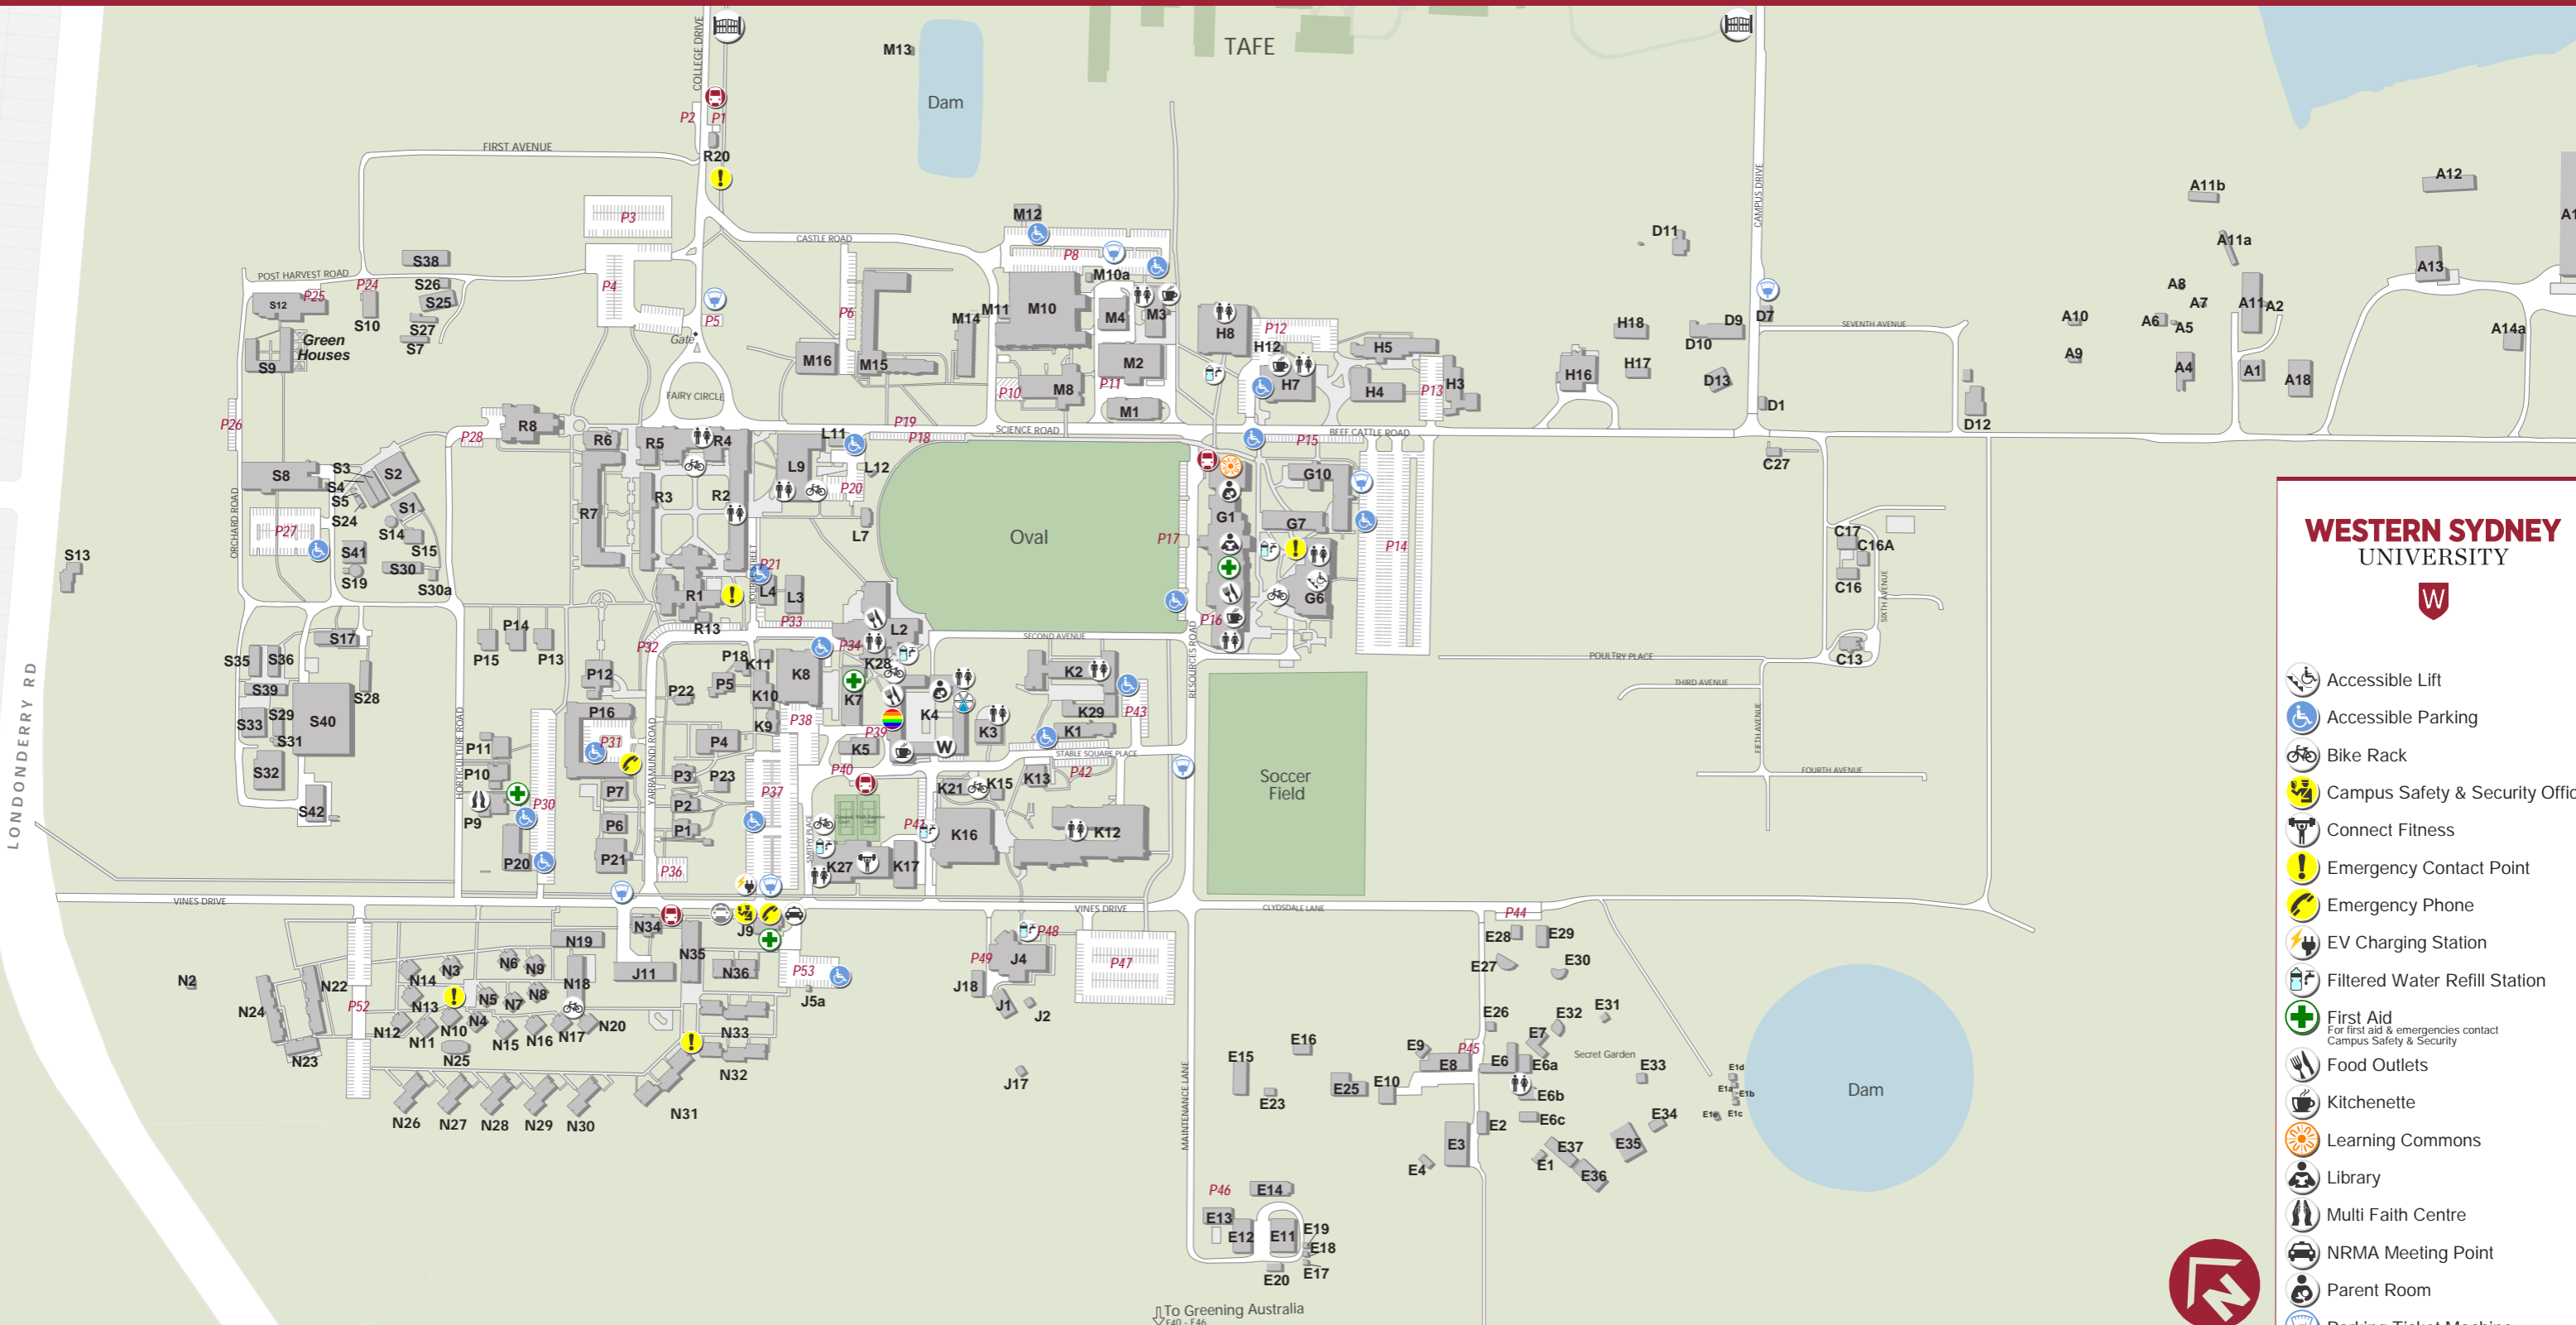

Hawkesbury campus

WESTERN SYDNEY UNIVERSITY

- Accessible Lift
- Accessible Parking
- Bike Rack
- Campus Safety & Security Office
- Connect Fitness
- Emergency Contact Point
- Emergency Phone
- EV Charging Station
- Filtered Water Refill Station
- First Aid
For first aid & emergencies contact Campus Safety & Security
- Food Outlets
- Kitchenette
- Learning Commons
- Library
- Multi Faith Centre
- NRMA Meeting Point
- Parent Room
- Parking Ticket Machine
- Public Toilet (including Accessible)
- Queer Room
- Shuttle Bus Stop
- Stationery Vending Machine
- Student Central
- Taxi Pickup Point